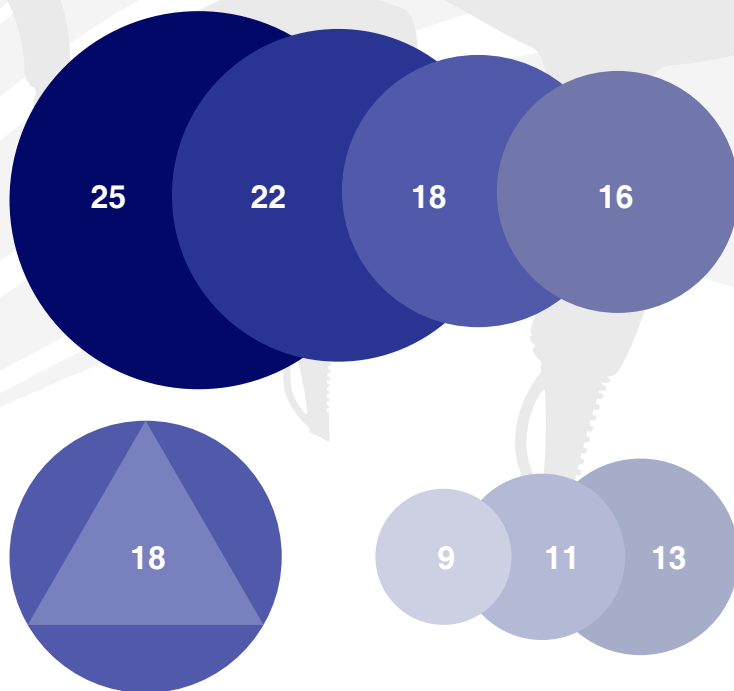

# CURLING IRONS

*“naturally inspired”*

|                      | Available diameters {mm} |    |    |    |    |    |    |
|----------------------|--------------------------|----|----|----|----|----|----|
| <b>Curling iron</b>  | 09                       | 11 | 13 | 16 | 18 | 22 | 25 |
| <b>Spiral Iron</b>   |                          |    |    | 16 | 18 |    |    |
| <b>Triangle iron</b> |                          |    |    |    | 18 |    |    |
| <b>Thermic Brush</b> |                          |    |    |    | 18 |    |    |